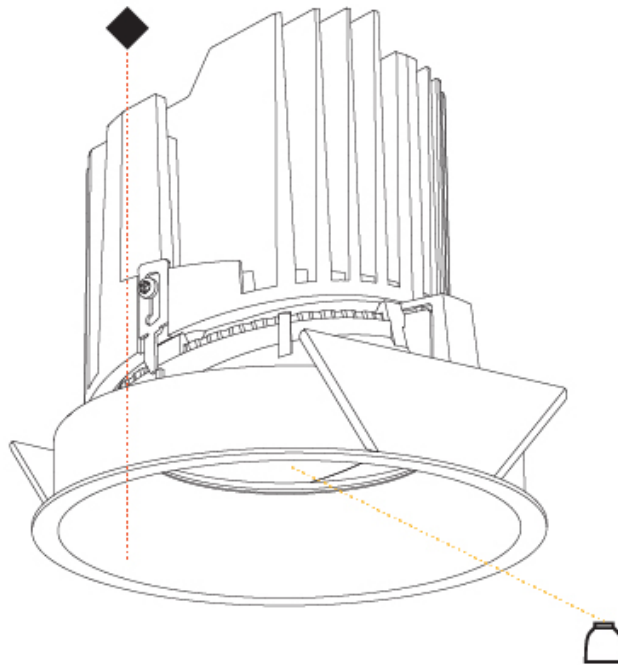

BIONIQ ROUND SEMI ADJUSTABLE RECESSED

A35308-

PROJECT

TYPE

SPECIFIER

QUANTITY

DATE